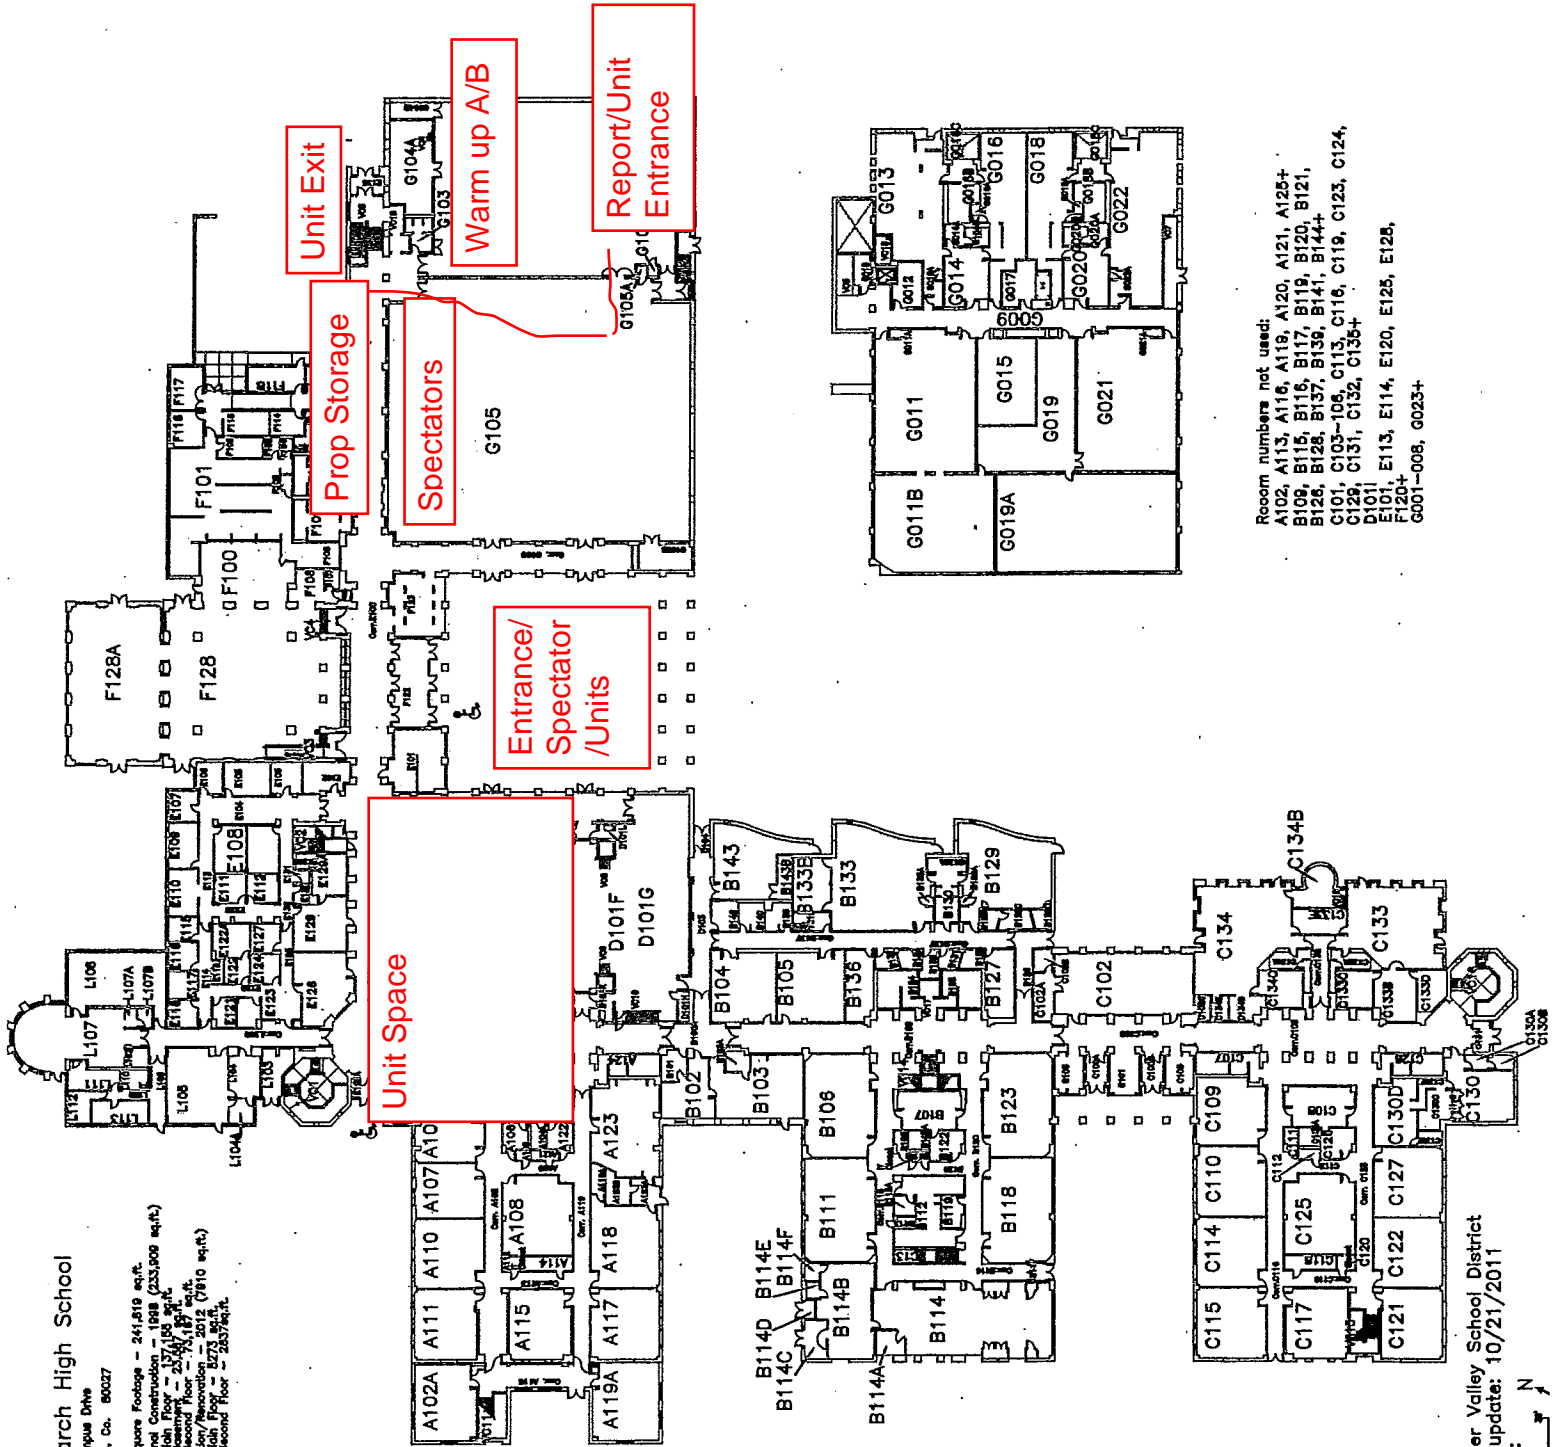

Monarch High School

329 Campus Drive
Louisville, Co. 80027

Gross Square Footage - 241,819 sq.ft.
Original Construction - 1988 (233,000 sq.ft.)
Main Floor - 127,180 sq.ft.
Second Floor - 25,000 sq.ft.
Auditorium/Renovation - 2012 (7810 sq.ft.)
Main Floor - 8273 sq.ft.
Second Floor - 2837 sq.ft.

Room numbers not used:
A102, A113, A116, A119, A120, A121, A125+
B109, B116, B119, B117, B120, B121,
B126, B128, B137, B139, B141, B144+
C101, C103-106, C113, C116, C119, C123, C124,
C129, C131, C132, C135+
D101
E101, E113, E114, E120, E125, E128,
F120+
G001-008, G023+

Boulder Valley School District
Last update: 10/21/2011
Scale: 1/4" = 1'-0"