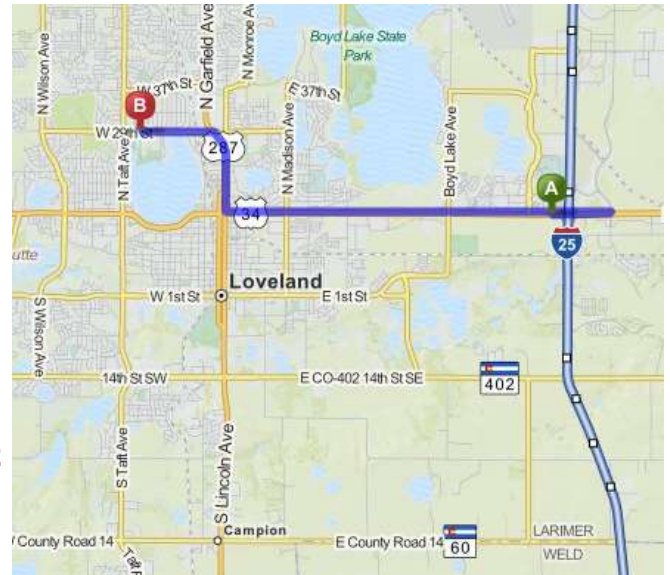

Loveland Invitational

Winter Guard Show

920 West 29th Street
Loveland, Colorado

From I-25...

- Take exit # 257 (labeled Loveland-Greeley Exit) and turn west (towards mountains) onto US HWY 34 – also known as Eisenhower Blvd.
- Turn right onto US HWY 287 – also known as Lincoln Ave.
- Turn west onto 29th Street.
- There are two parking lots on east and west side of school. Refer to map above as to parking preference.