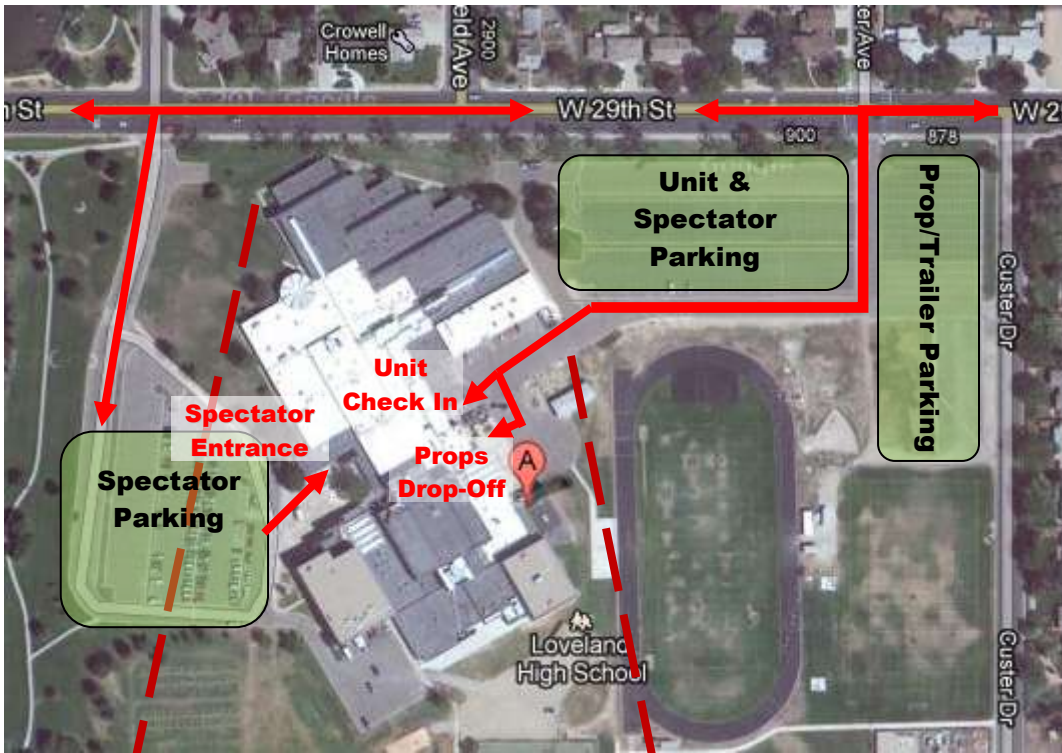

Loveland Invitational

Winter Guard Show

920 West 29th Street
Loveland, Colorado

From I-25...

- Take exit # 257 (labeled Loveland-Greeley Exit) and turn west (towards mountains) onto US HWY 34 – also known as Eisenhower Blvd.
- Turn right onto US HWY 287 – also known as Lincoln Ave.
- Turn west onto 29th Street.
- There are two parking lots on east and west side of school. Refer to map above as to parking preference.