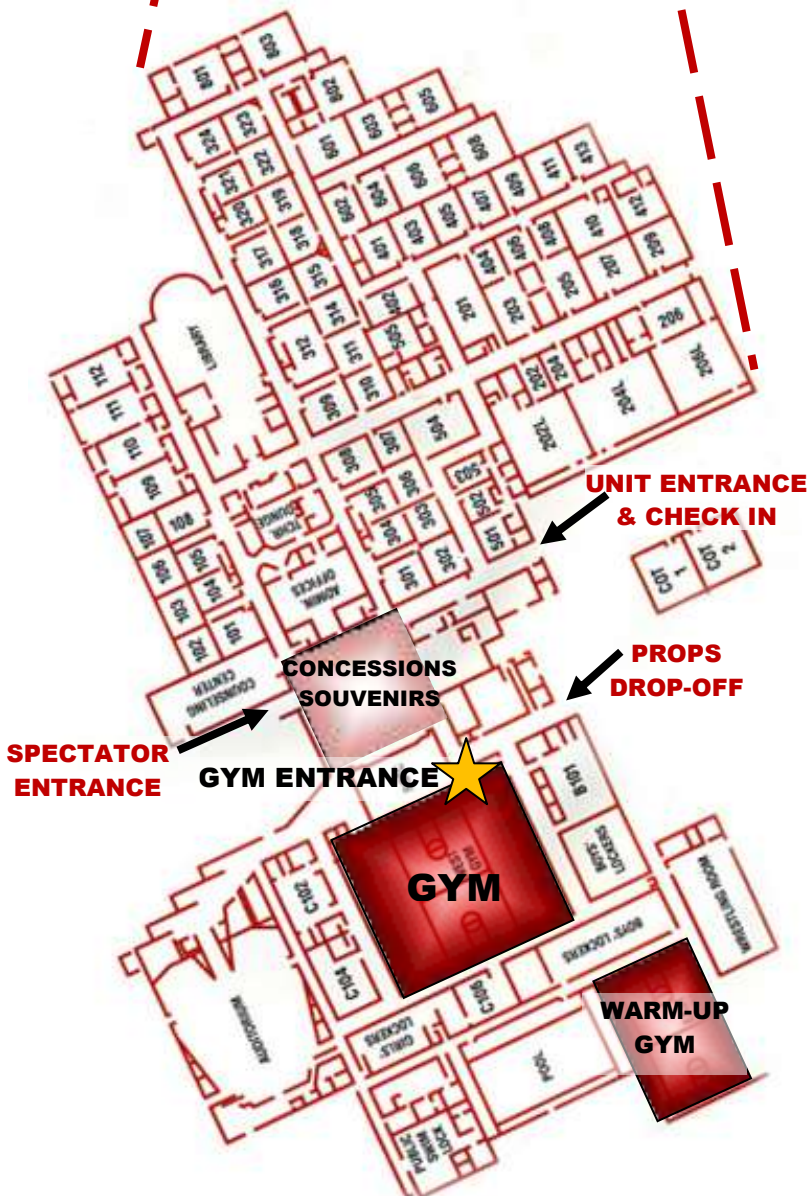

Loveland Invitational

Winter Guard Show

920 West 29th Street
Loveland, Colorado

From I-25...

- Take exit # 257 (labeled Loveland-Greeley Exit) and turn west (towards mountains) onto US HWY 34 – also known as Eisenhower Blvd.
- Turn right onto US HWY 287 – also known as Lincoln Ave.
- Turn west onto 29th Street.
- There are two parking lots on east and west side of school. Refer to map above as to parking preference.