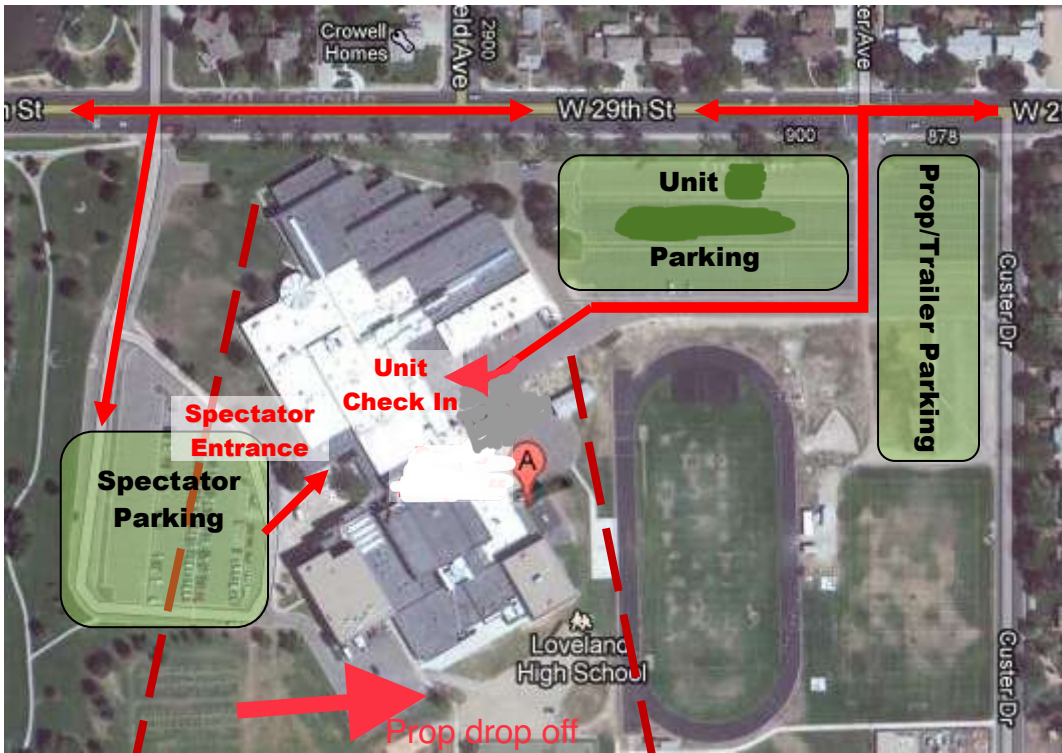

Loveland Invitational

Winter Guard Show

920 West 29th Street
Loveland, Colorado

From I-25...

- Take exit # 257 (labeled Loveland-Greeley Exit) and turn west (towards mountains) onto US HWY 34 – also known as Eisenhower Blvd.
- Turn right onto US HWY 287 – also known as Lincoln Ave.
- Turn west onto 29th Street.
- There are two parking lots on east and west side of school. Refer to map above as to parking preference.