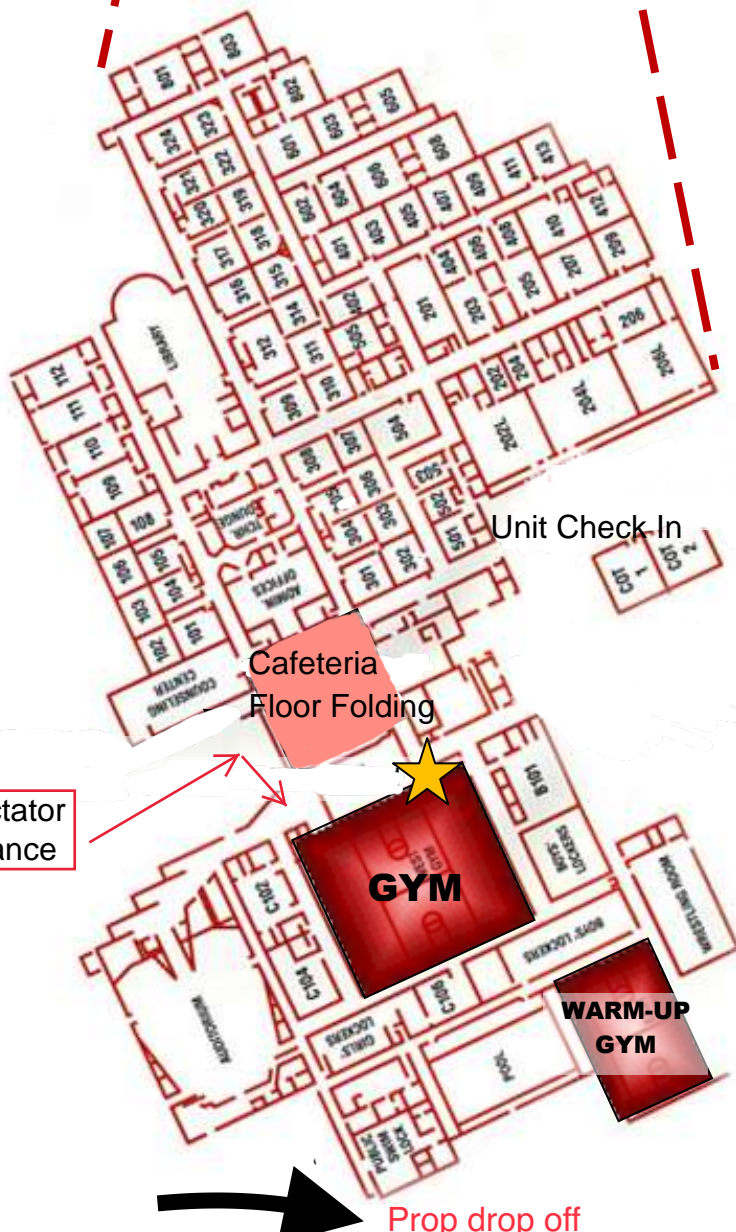

Loveland Invitational

Winter Guard Show

920 West 29th Street
Loveland, Colorado

From I-25...

- Take exit # 257 (labeled Loveland-Greeley Exit) and turn west (towards mountains) onto US HWY 34 – also known as Eisenhower Blvd.
- Turn right onto US HWY 287 – also known as Lincoln Ave.
- Turn west onto 29th Street.
- There are two parking lots on east and west side of school. Refer to map above as to parking preference.