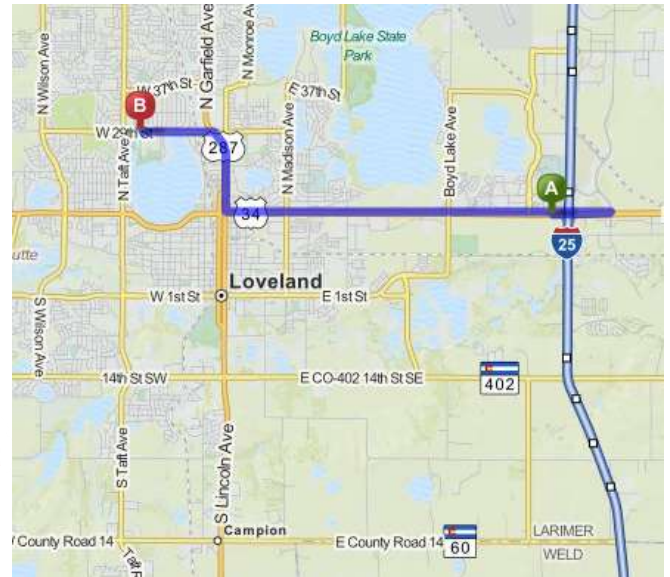

Loveland Invitational

Winter Guard Show

920 West 29th Street
Loveland, Colorado

From I-25...

- Take exit # 257 (labeled Loveland-Greeley Exit) and turn west (towards mountains) onto US HWY 34 – also known as Eisenhower Blvd.
- Turn right onto US HWY 287 – also known as Lincoln Ave.
- Turn west onto 29th Street.
- There are two parking lots on east and west side of school. Refer to map above as to parking preference.