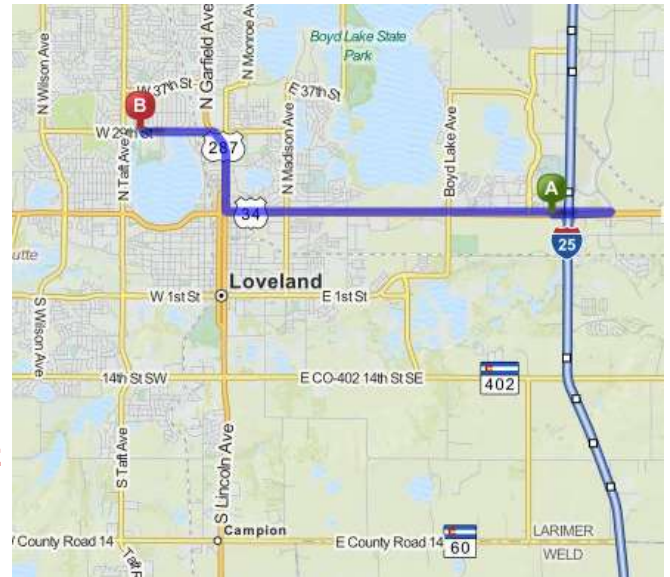

Loveland Invitational

Winter Guard Show

920 West 29th Street
Loveland, Colorado

From I-25...

- Take exit # 257 (labeled Loveland-Greeley Exit) and turn west (towards mountains) onto US HWY 34 – also known as Eisenhower Blvd.
- Turn right onto US HWY 287 – also known as Lincoln Ave.
- Turn west onto 29th Street.
- There are two parking lots on east and west side of school. Refer to map above as to parking preference.