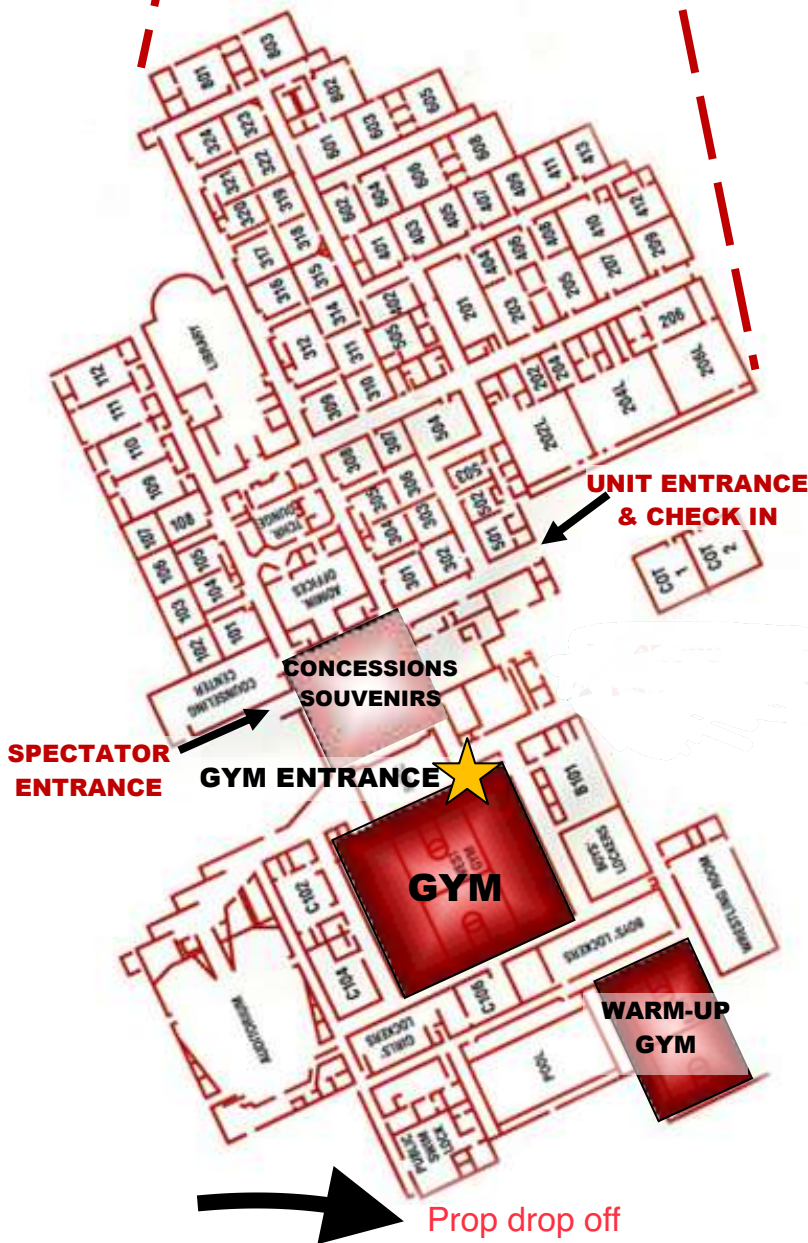

Loveland Invitational

Winter Guard Show

920 West 29th Street
Loveland, Colorado

From I-25...

- Take exit # 257 (labeled Loveland-Greeley Exit) and turn west (towards mountains) onto US HWY 34 – also known as Eisenhower Blvd.
- Turn right onto US HWY 287 – also known as Lincoln Ave.
- Turn west onto 29th Street.
- There are two parking lots on east and west side of school. Refer to map above as to parking preference.