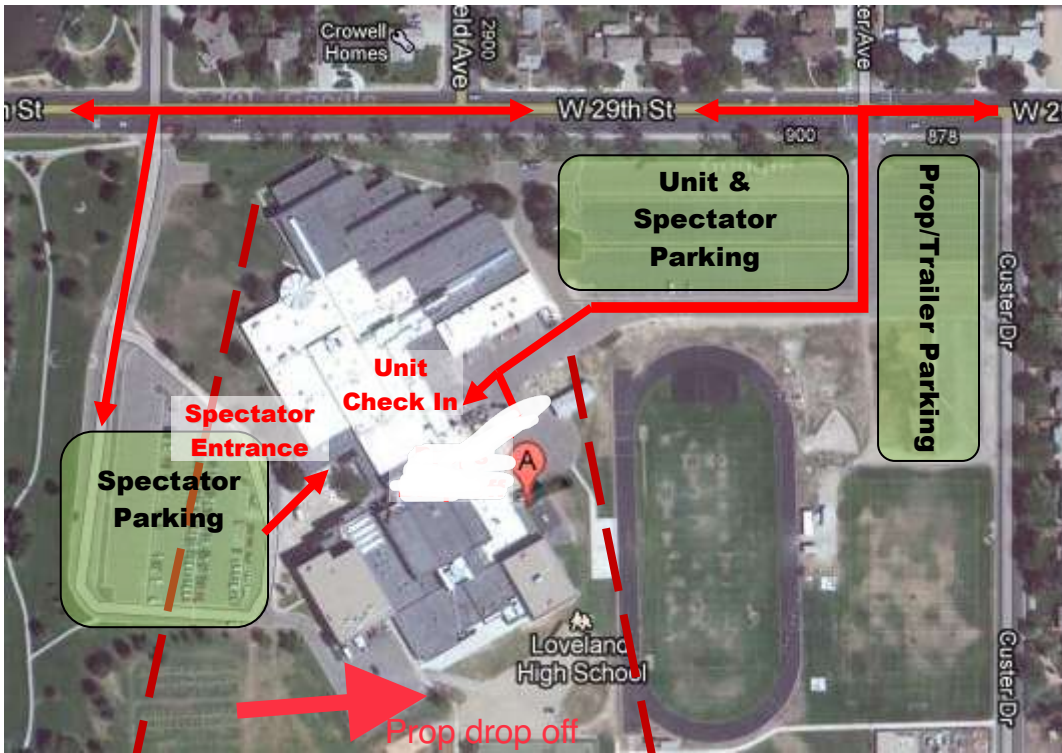

Loveland Invitational

Winter Guard Show

920 West 29th Street
Loveland, Colorado

From I-25...

- Take exit # 257 (labeled Loveland-Greeley Exit) and turn west (towards mountains) onto US HWY 34 – also known as Eisenhower Blvd.
- Turn right onto US HWY 287 – also known as Lincoln Ave.
- Turn west onto 29th Street.
- There are two parking lots on east and west side of school. Refer to map above as to parking preference.